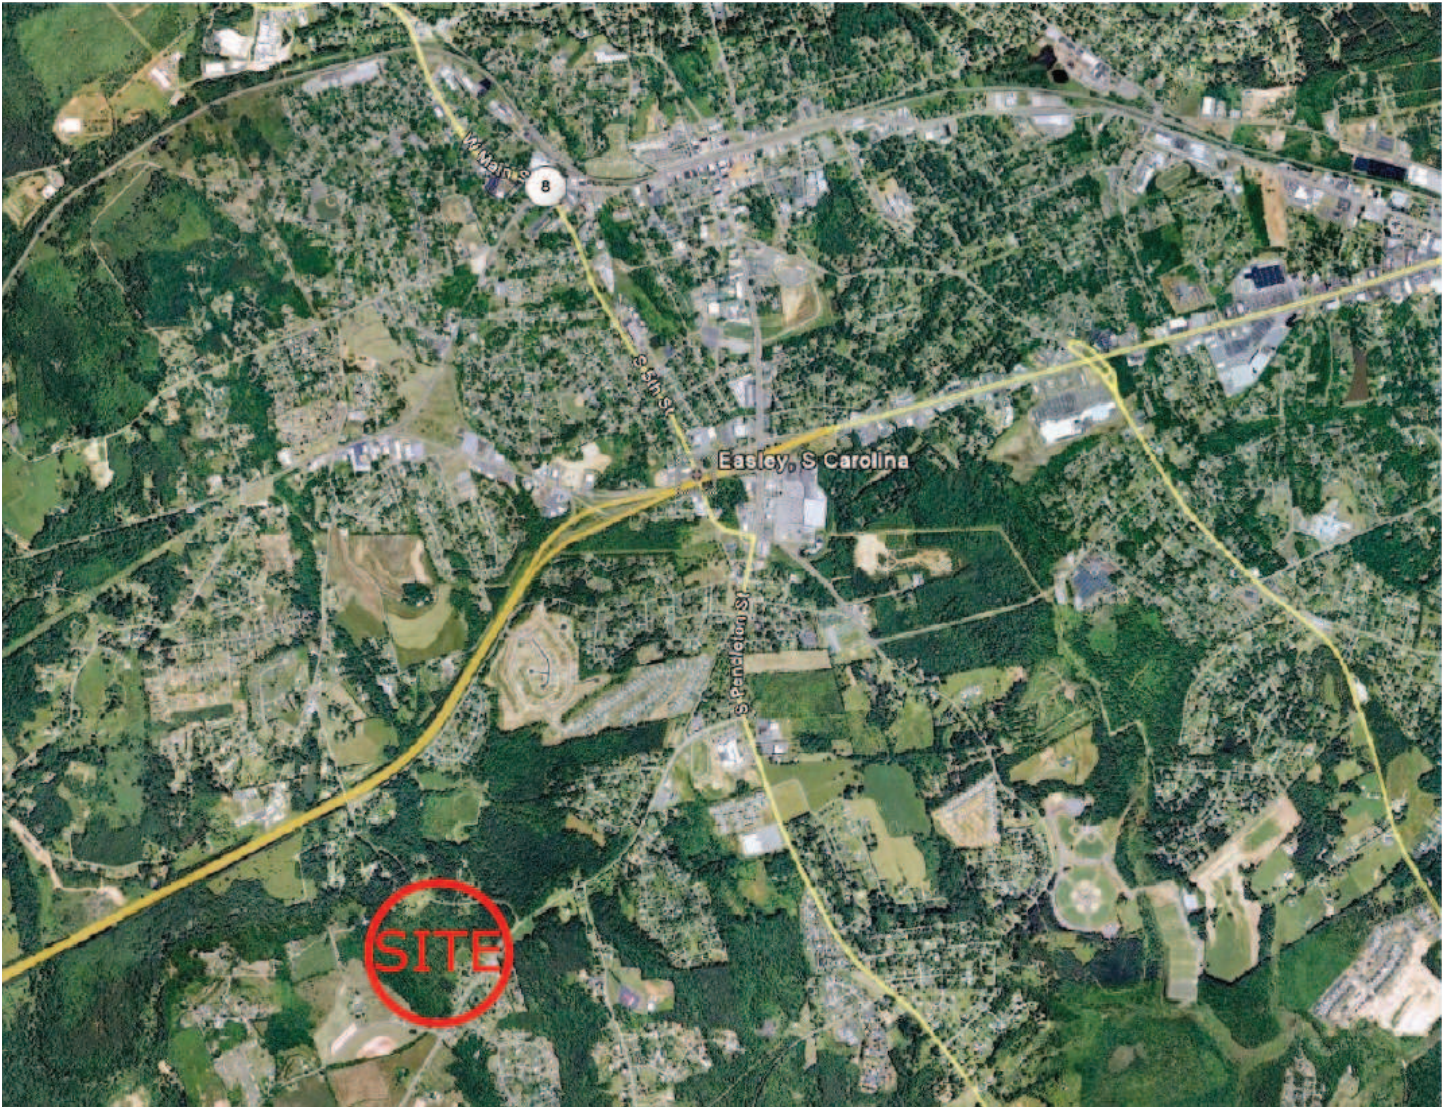

# Location Map

The Nalley Brown Nature Park site is located south west of downtown Easley, South Carolina.